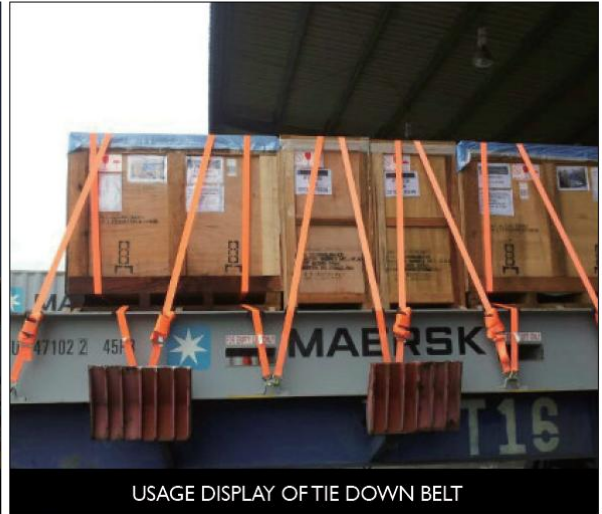

"KAWASAKI" RATCHET TIE DOWN BELT

TEL: 67457757/62663633

EMAIL: sales@bansoonhardware.com.sg

FAX: 67455360/62664997

MODEL: KTD2515

SIZE: 1"15'

BELT WIDTH: 25MM

MODEL: KTD3020

SIZE: 3TON X 6M

BELT WIDTH: 50MM

MODEL: KTD3027

SIZE: 3TON X 8M

BELT WIDTH: 50MM

MODEL: KTD3030

SIZE: 3TON X 9M

BELT WIDTH: 50MM

MODEL: KTD3035

SIZE: 3TON X 10M

BELT WIDTH: 50MM

MODEL: KTD3040

SIZE: 3TON X 12M

BELT WIDTH: 50MM

MODEL: KTD5020

SIZE: 5TON X 6M

BELT WIDTH: 50MM

MODEL: KTD5030

SIZE: 5TON X 9M

BELT WIDTH: 50MM

MODEL: KTD5040

SIZE: 5TON X 12M

BELT WIDTH: 50MM

MODEL: KTD7535

SIZE: 7.5TON X 10M

BELT WIDTH: 75MM

MODEL: KTD10020

SIZE: 10TON X 6M

BELT WIDTH: 100MM

MODEL: KTD10035

SIZE: 10TON X 10M

BELT WIDTH: 100MM